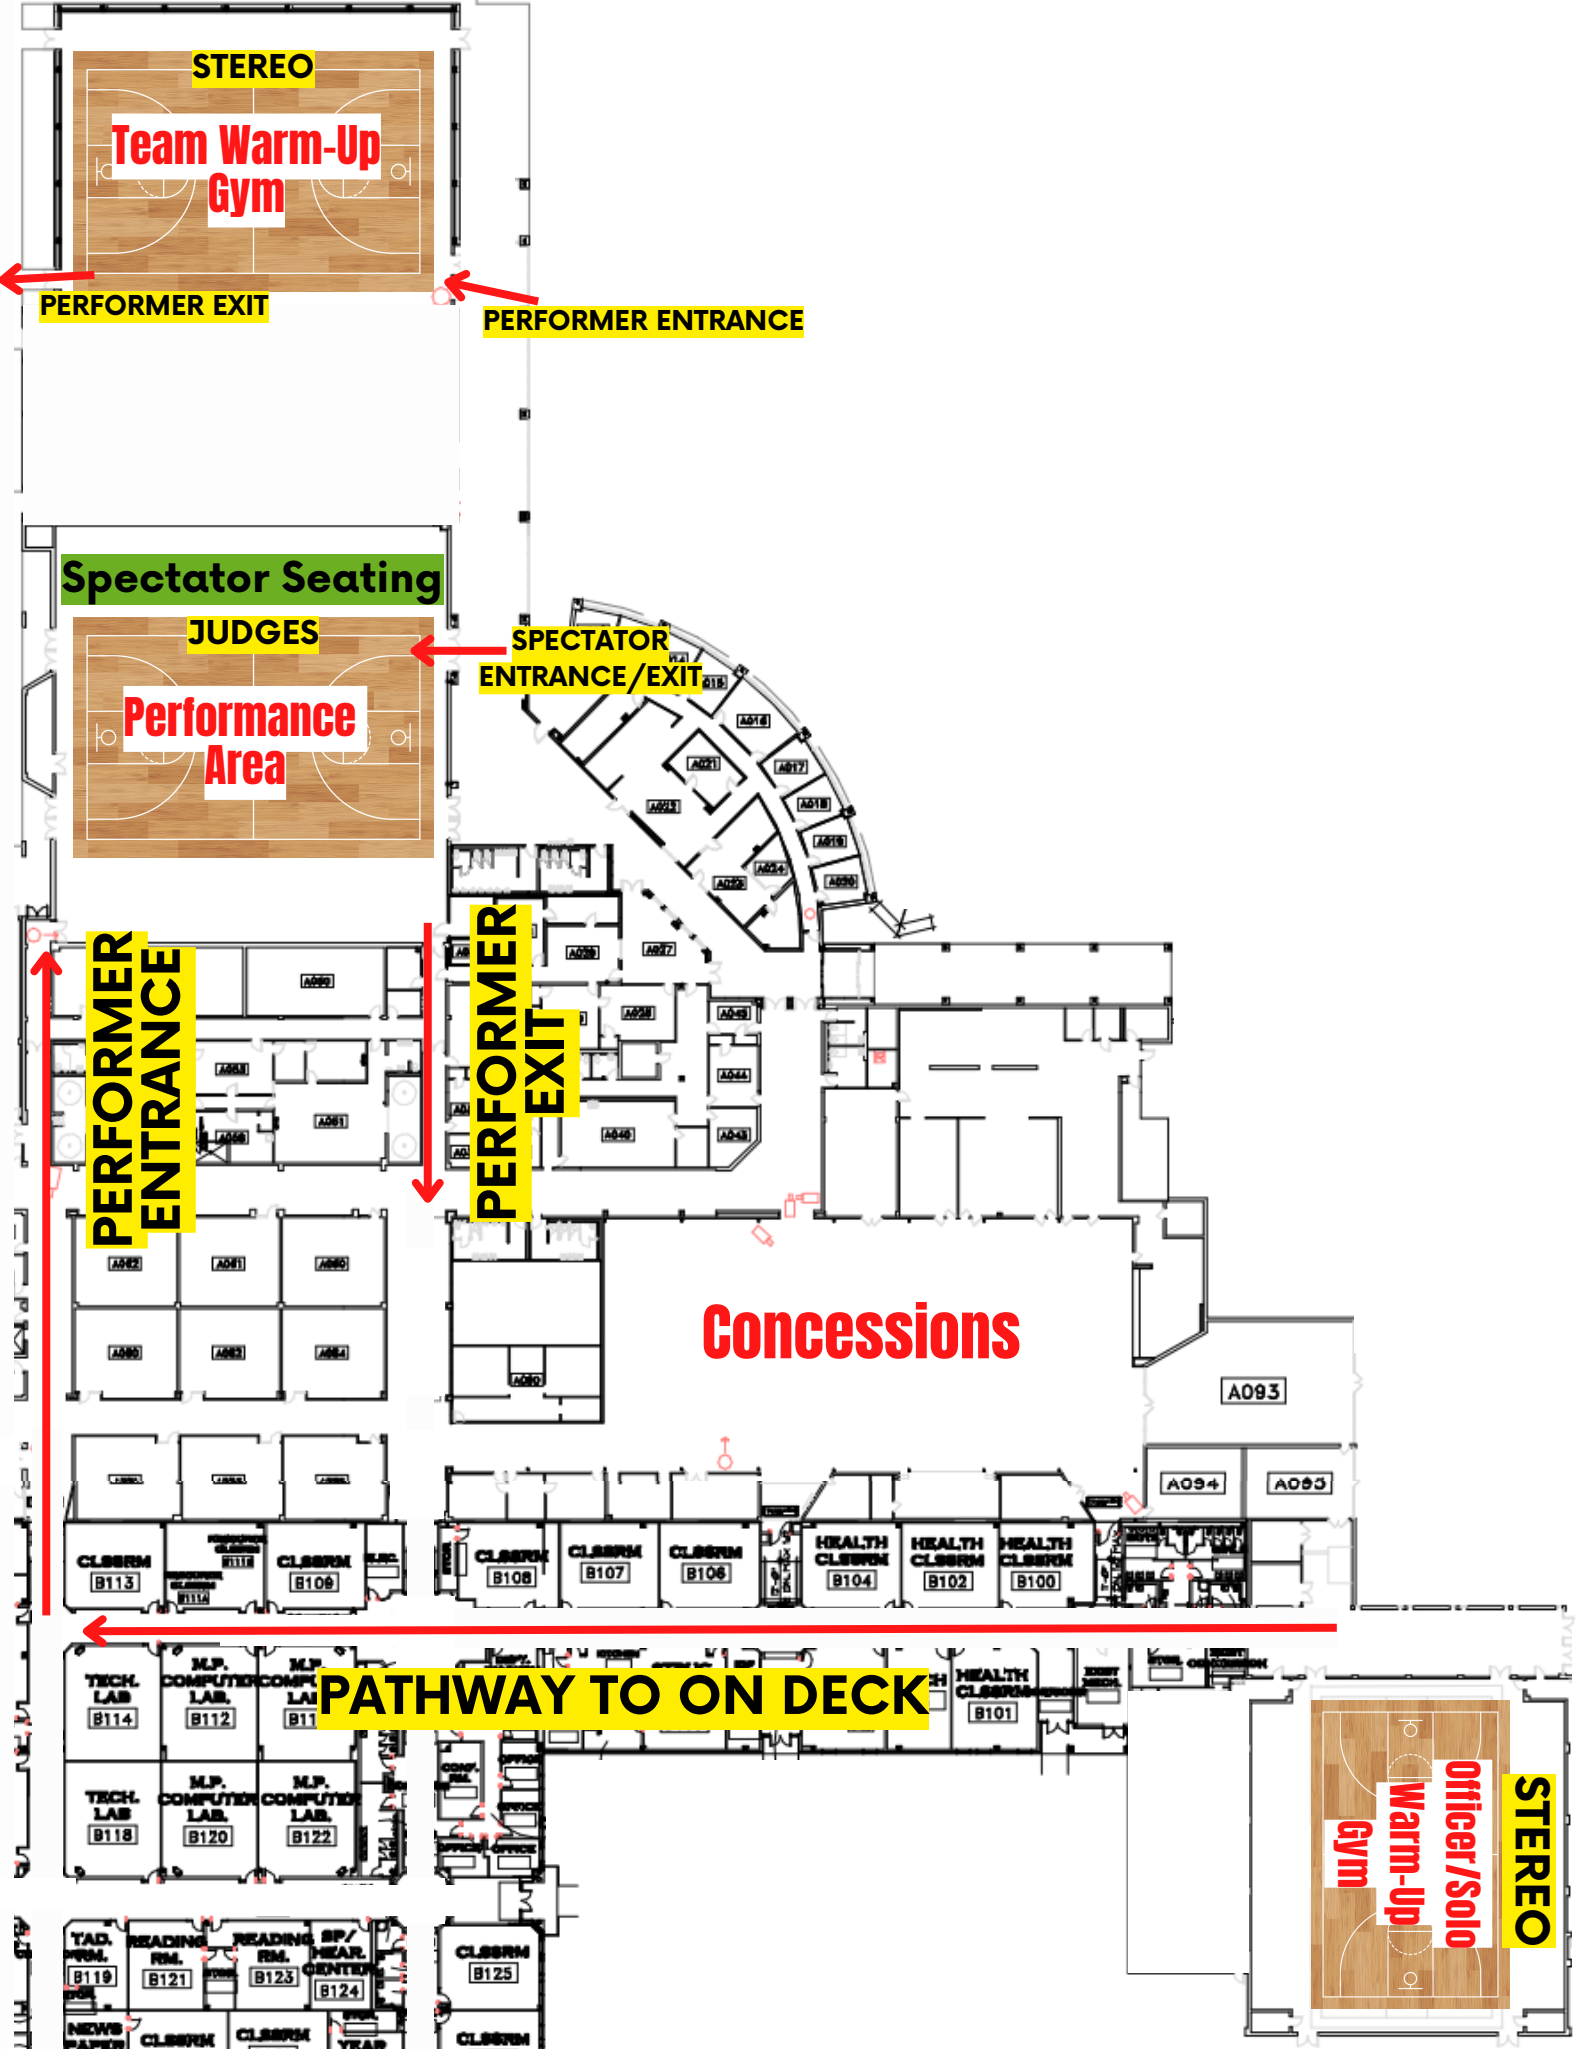

Katy High School Parking & Entrance Map

← Prop Vehicles please go to next entrance off of Hwy Blvd

Hwy Blvd

FM 1463

Interstate-10

STEREO

**Team Warm-Up
Gym**

PERFORMER EXIT

PERFORMER ENTRANCE

Spectator Seating

JUDGES

**Performance
Area**

**SPECTATOR
ENTRANCE/EXIT**

**PERFORMER
ENTRANCE**

**PERFORMER
EXIT**

Concessions

PATHWAY TO ON DECK

**Officer/Solo
Warm-Up
Gym**

STEREO

PERFORMANCE AREA 1

Team Warm-Up Gym

Officer/Solo Warm-Up Gym