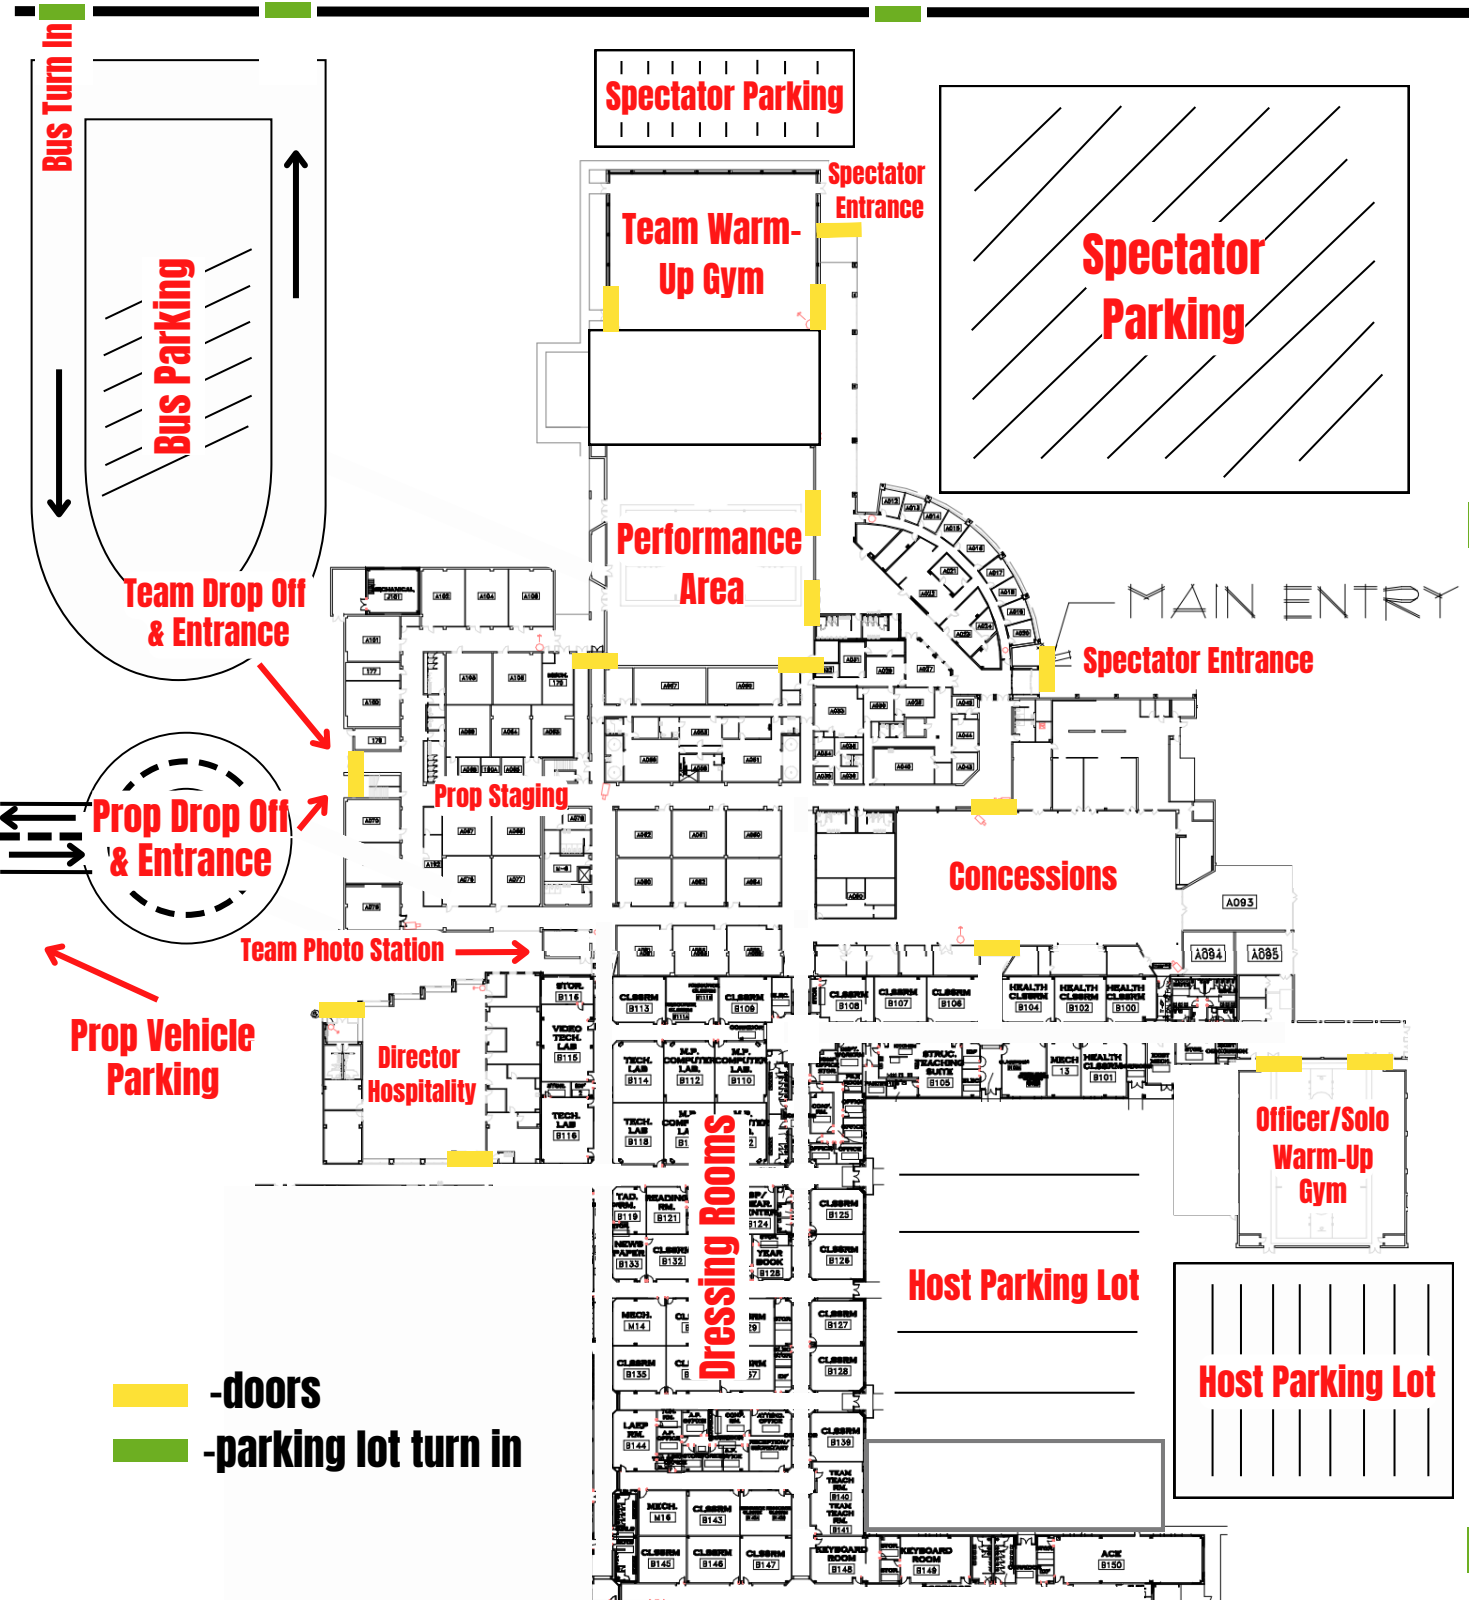

Katy High School Parking & Entrance Map

← Prop Vehicles please go to next entrance off of Hwy Blvd

Hwy Blvd

FM 1463

Interstate-10

STEREO

**Team Warm-Up
Gym**

PERFORMER EXIT

PERFORMER ENTRANCE

Spectator Seating

JUDGES

**Performance
Area**

**SPECTATOR
ENTRANCE/EXIT**

**PERFORMER
ENTRANCE**

**PERFORMER
EXIT**

Concessions

PATHWAY TO ON DECK

**Officer/Solo
Warm-Up
Gym**

STEREO

PERFORMANCE AREA 1

Team Warm-Up Gym

Officer/Solo Warm-Up Gym